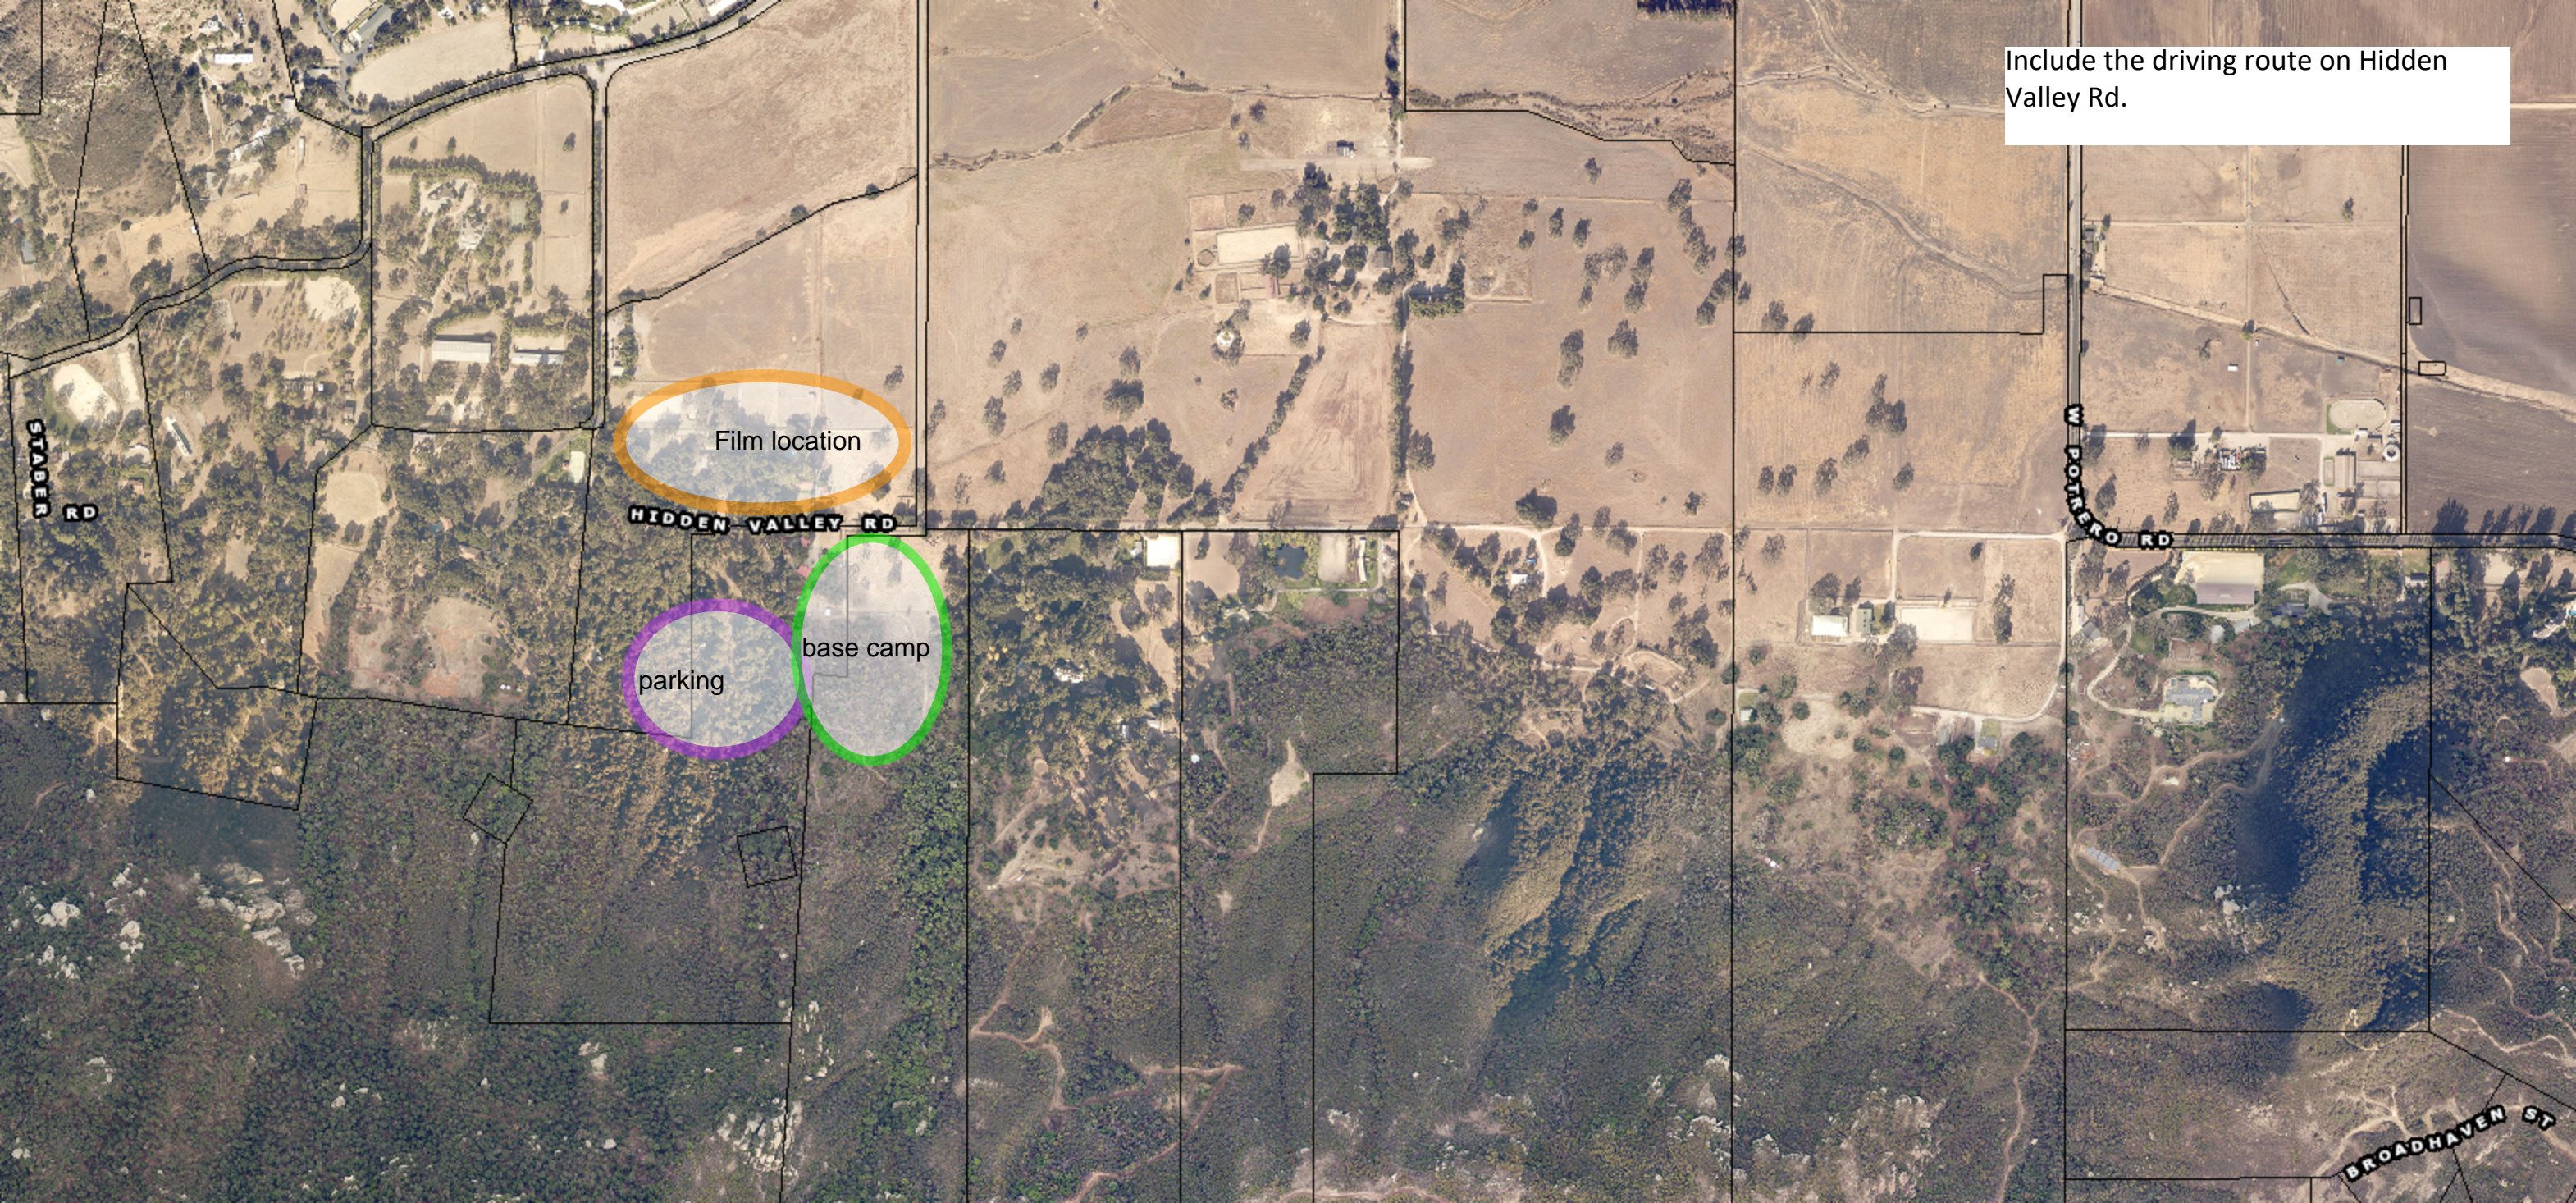

694024004

Film location

HIDDEN VALLEY RD

parking

base camp

694024005

694024001

694024006

694017010

694017004

694017031

Drag and drop the provided icons to indicate where the filming activity will occur. Include the driving route on the second page since this property uses a private road.

Include the driving route on Hidden Valley Rd.

Film location

HIDDEN VALLEY RD

parking

base camp

W POTRERO RD

BROADHAVEN ST